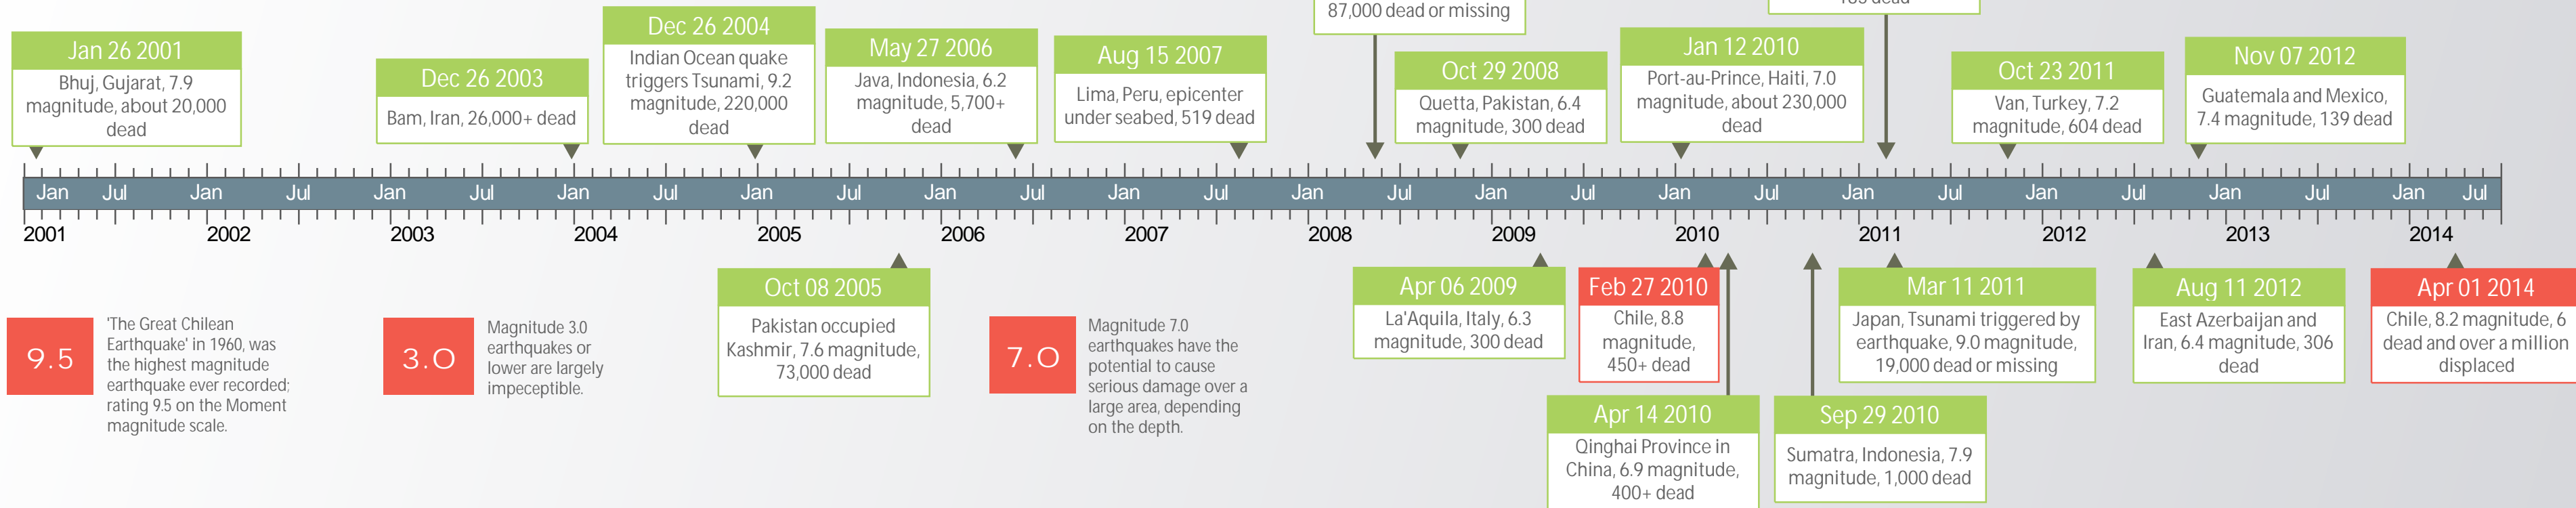

EARTHQUAKES

A Timeline of the Biggest Earthquakes in Recent History

Legend:

- Other
- Chile

9.5 'The Great Chilean Earthquake' in 1960, was the highest magnitude earthquake ever recorded; rating 9.5 on the Moment magnitude scale.

3.0 Magnitude 3.0 earthquakes or lower are largely imperceptible.

7.0 Magnitude 7.0 earthquakes have the potential to cause serious damage over a large area, depending on the depth.